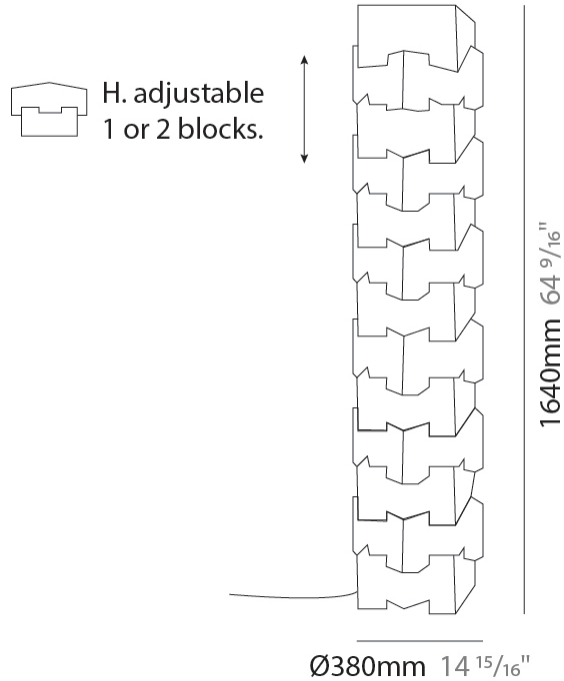

BUILDING PORTABLE

D64055-

base number   Finish
Options

1. To build a product code in our configurator select the specify button on the base model # product page
2. To build a manual product code on this datasheet choose from the options listed below in blue font and add the suffix to the base model #

GENERAL

Series: Building
Brand: Linea Zero
Division: Design
Mounting Type: Portable
Mounting Location: Floor
Subcategory: Ambient

PHYSICAL

Shape: Abstract
Diameter (mm): 380
Diameter (in): 14 ¹⁵/₁₆
Height (mm): 1640
Height (in): 64 ⁹/₁₆
Light Distribution: Omnidirectional
Diffuser: Polilux™ Shade - See Finish Options
[Fixture Finish: WHI / SIL / NGD / COP / PKM](#)
Fixture Material: Polilux™/ Metal holder

ELECTRICAL

Number of Lamps: 3
Lamp Type: LED Retrofit
Bulb Included: Bulb Not Included
Max. Wattage Per Lamp (W): 7
Lamp Base: E26
Input Voltage (V): 120
Upon Request: 277Vac / GU24

LED

OPTICAL

RATINGS AND CERTIFICATIONS

Certified By: Certified for North American Standards
IP rating: IP20