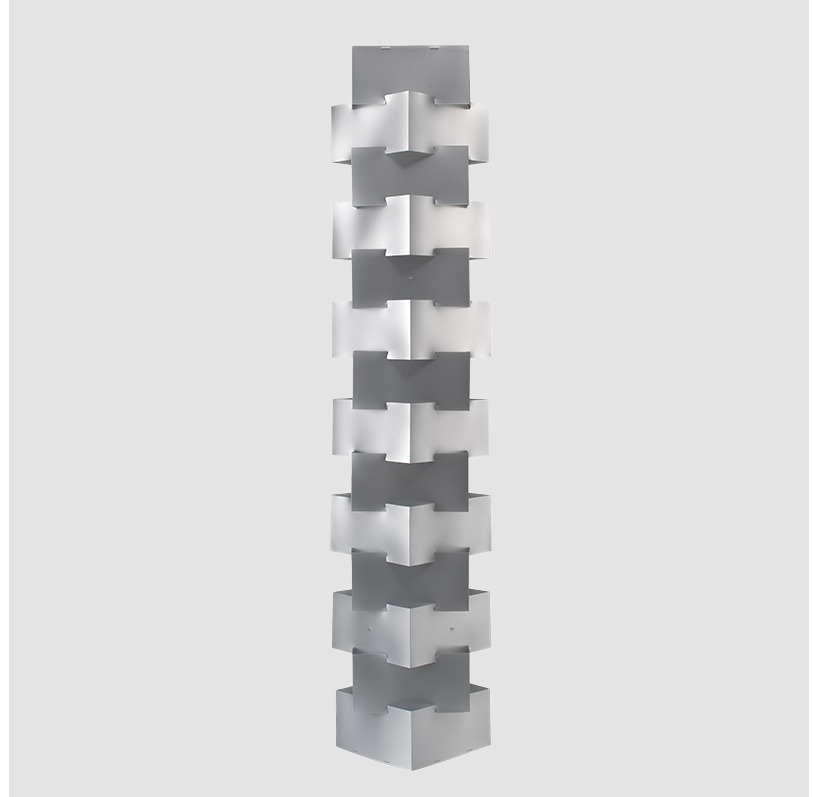

BUILDING PORTABLE

D64055-

base number   Finish
Options

1. To build a product code in our configurator select the specify button on the base model # product page
2. To build a manual product code on this datasheet choose from the options listed below in blue font and add the suffix to the base model #

GENERAL

Series: Building
Brand: Linea Zero
Division: Design
Mounting Type: Portable
Mounting Location: Floor
Subcategory: Ambient

PHYSICAL

Shape: Abstract
Diameter (mm): 380
Diameter (in): 14 ¹⁵/₁₆
Height (mm): 1640
Height (in): 64 ⁹/₁₆
Light Distribution: Omnidirectional
Diffuser: Polilux™ Shade - See Finish Options
[Fixture Finish: WHI / SIL / NGD / COP / PKM](#)
Fixture Material: Polilux™/ Metal holder

ELECTRICAL

Number of Lamps: 3
Lamp Type: LED Retrofit
Bulb Included: Bulb Not Included
Max. Wattage Per Lamp (W): 7
Lamp Base: E26
Input Voltage (V): 120
Upon Request: 277Vac / GU24

LED

OPTICAL

RATINGS AND CERTIFICATIONS

Certified By: Certified for North American Standards
IP rating: IP20