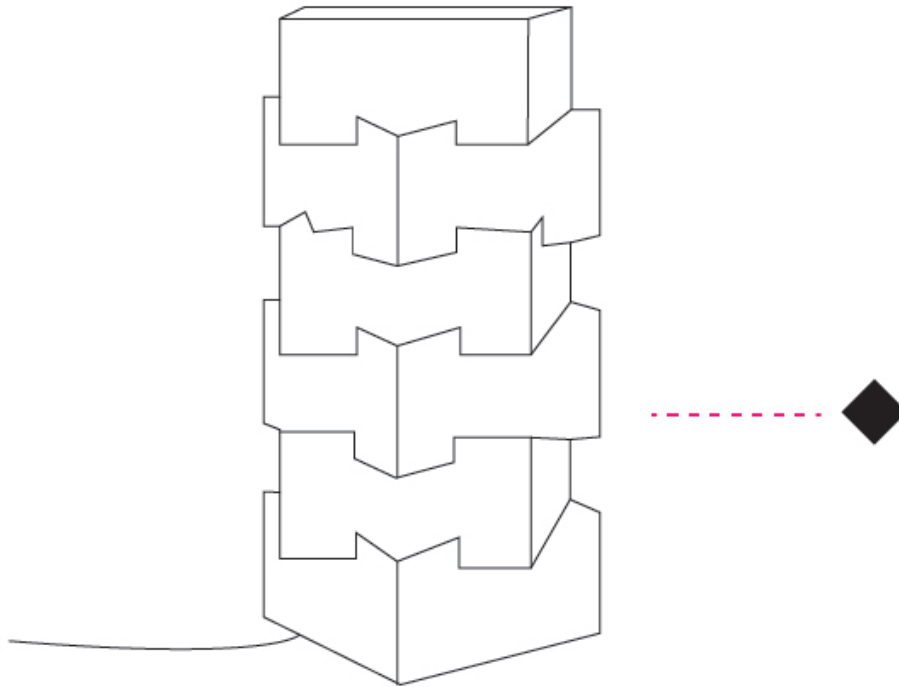

D64054-

PROJECT	_____
TYPE	_____
SPECIFIER	_____
QUANTITY	_____
DATE	_____