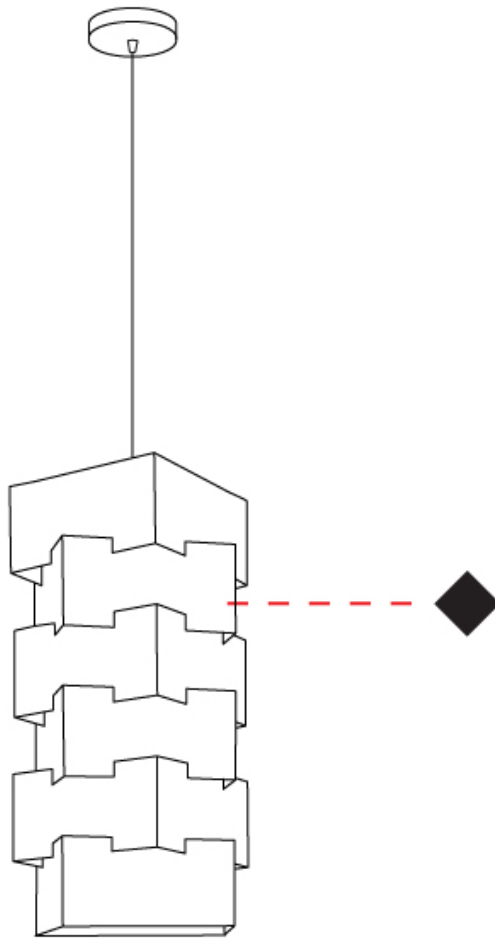

D61082-

PROJECT

TYPE

SPECIFIER

QUANTITY

DATE

D